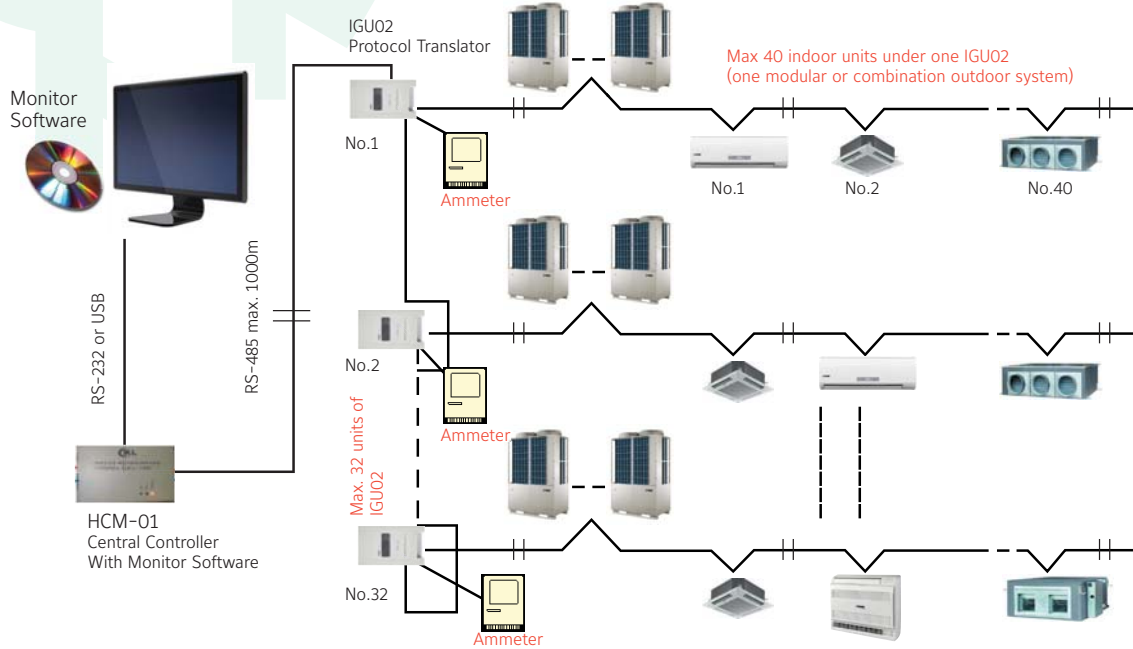

CONTROLLERS AND BMS

Touch Screen Central Controller

Touch Screen Central Controller can control up to 32 indoor units

Note: (number of IGU05) x (number of indoor units under each IGU05) should be no more than 32

Touch Screen Central Controller can control up to 256 indoor units

Note: (number of IGU05) x (number of indoor units under each IGU05) should be no more than 256

CONTROLLERS AND BMS

Central Controller with Monitor Software

Central controller with monitor software can control up to 400 indoor units

Note: (number of IGU02) x (number of indoor units under each IGU02) should be no more than 400

CONTROLLERS AND BMS

BacNet/IP

HCM-03 BacNet/IP Converter can control up to 72 Indoor Units

Note: (number of IGU02) x (number of indoor units under each IGU02) should be no more than 72

HCM-04 BacNet/IP Converter can control up to 64 Indoor Units

Note: (number of IGU02) x (number of indoor units under each IGU02) should be no more than 64