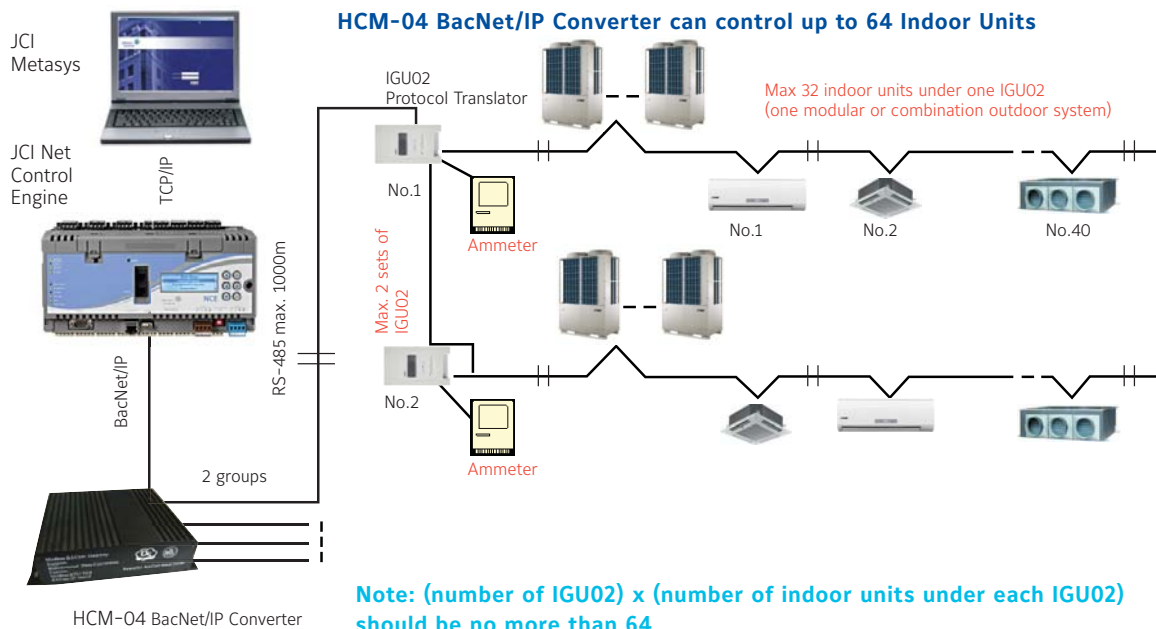

Touch Screen Central Controller can control up to 256 indoor units

Note: (number of IGU05) x (number of indoor units under each IGU05) should be no more than 256

CONTROLLERS AND BMS

Central Controller with Monitor Software

Central controller with monitor software can control up to 400 indoor units

Note: (number of IGU02) x (number of indoor units under each IGU02) should be no more than 400

CONTROLLERS AND BMS

BacNet/IP

HCM-03 BacNet/IP Converter can control up to 72 Indoor Units

Note: (number of IGU02) x (number of indoor units under each IGU02) should be no more than 72

HCM-04 BacNet/IP Converter can control up to 64 Indoor Units

Note: (number of IGU02) x (number of indoor units under each IGU02) should be no more than 64