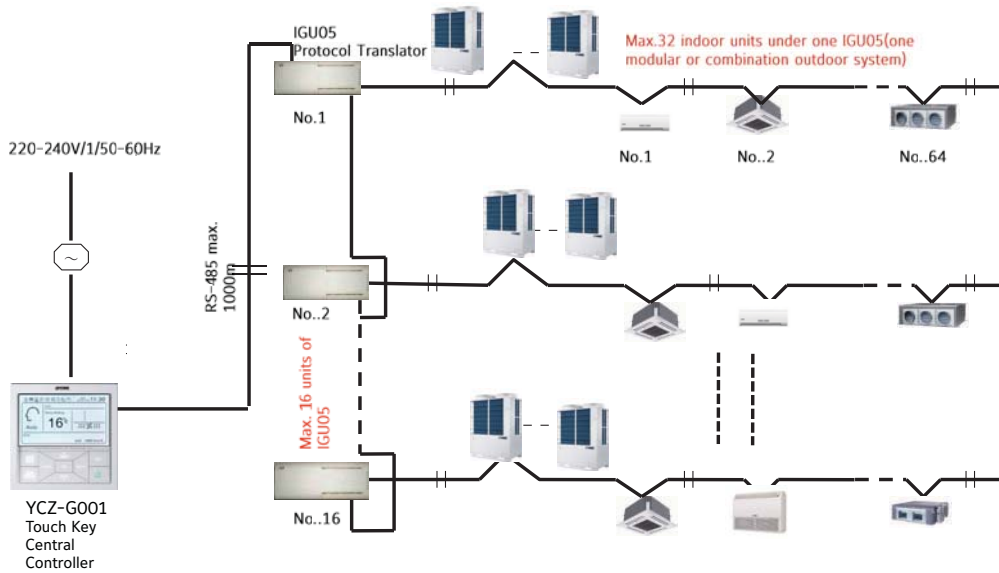

CONTROLLERS AND BMS

Solutions Overview

Individual Controllers

Wireless Controller

- LCD Display
- Standard offer for High Wall and Console Units
- Optional for Duct, Cassette and Floor Ceiling Units

Wired Controller

- LCD Display
- Standard offer for Duct, Cassette, Floor Ceiling, and Fresh Air Units
- Optional for High Wall, not optional for Console Units
- Can also work as a group controller controlling up to 16 indoor units

CONTROLLERS AND BMS

Touch Screen Central Controller

Touch Screen Central Controller can control up to 32 indoor units

Note: (number of IGU05) x (number of indoor units under each IGU05) should be no more than 32

Touch Screen Central Controller can control up to 256 indoor units

Note: (number of IGU05) x (number of indoor units under each IGU05) should be no more than 256

CONTROLLERS AND BMS

Central Controller with Monitor Software