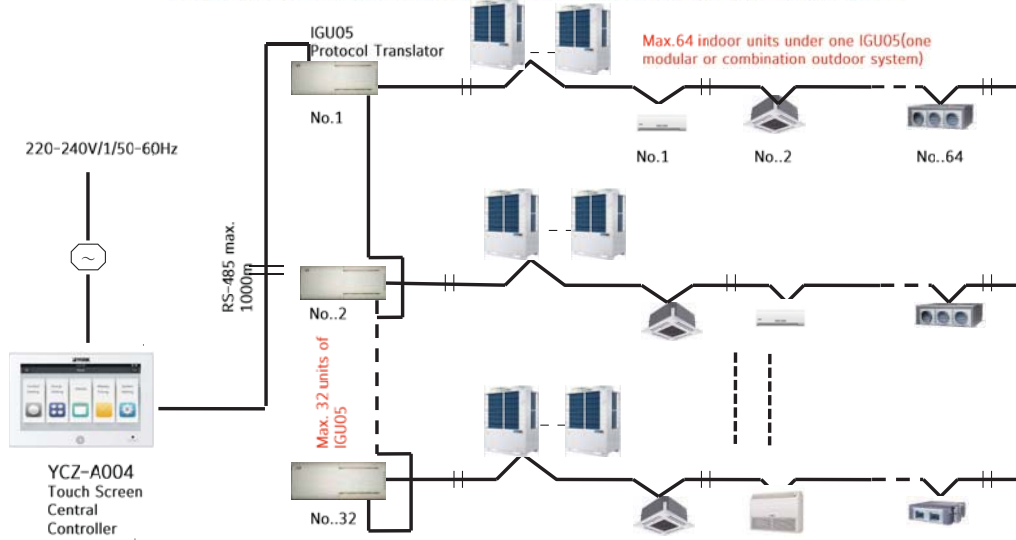

- LCD Display
- Standard offer for Duct, Cassette, Floor Ceiling, and Fresh Air Units
- Optional for High Wall, not optional for Console Units
- Can also work as a group controller controlling up to 16 indoor units

CONTROLLERS AND BMS

Touch Screen Central Controller

Touch Screen Central Controller can control up to 32 indoor units

Note: (number of IGU05) x (number of indoor units under each IGU05) should be no more than 32

Touch Screen Central Controller can control up to 256 indoor units

Note: (number of IGU05) x (number of indoor units under each IGU05) should be no more than 256

CONTROLLERS AND BMS

Central Controller with Monitor Software