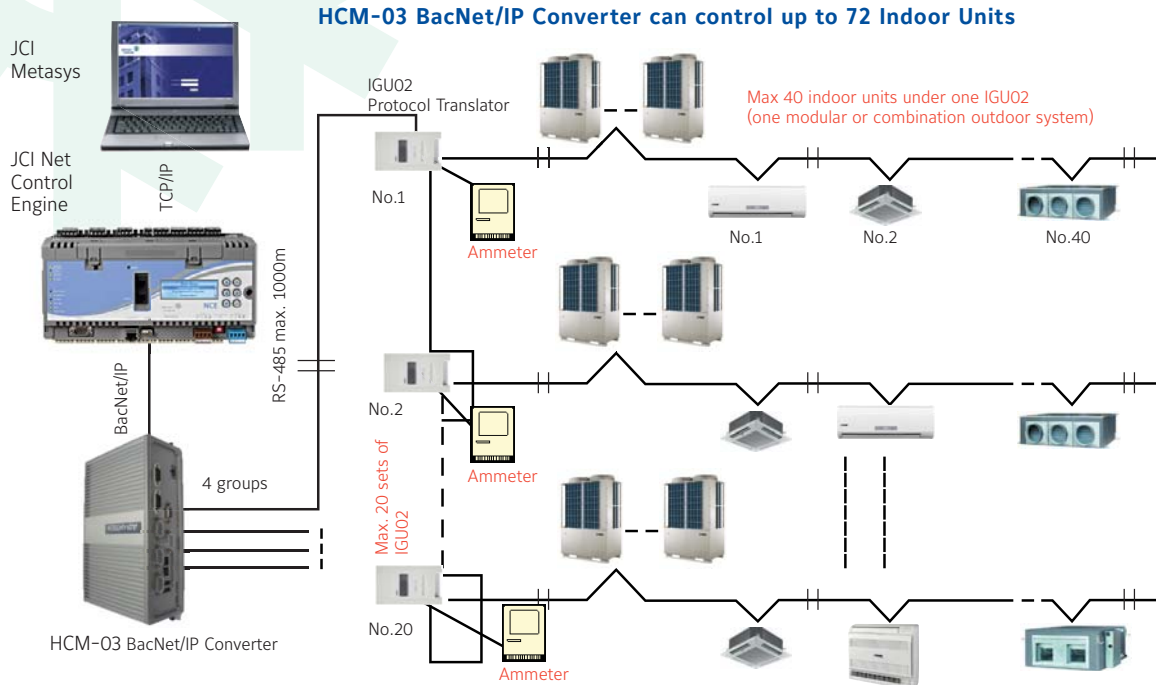

CONTROLLERS AND BMS

Touch Screen Central Controller

Touch Screen Central Controller can control up to 32 indoor units

Note: (number of IGU05) x (number of indoor units under each IGU05) should be no more than 32

Touch Screen Central Controller can control up to 256 indoor units

Note: (number of IGU05) x (number of indoor units under each IGU05) should be no more than 256

CONTROLLERS AND BMS

Central Controller with Monitor Software

Central controller with monitor software can control up to 400 indoor units

Note: (number of IGU02) x (number of indoor units under each IGU02) should be no more than 400

CONTROLLERS AND BMS

BacNet/IP

HCM-03 BacNet/IP Converter can control up to 72 Indoor Units

Note: (number of IGU02) x (number of indoor units under each IGU02) should be no more than 72

HCM-04 BacNet/IP Converter can control up to 64 Indoor Units

Note: (number of IGU02) x (number of indoor units under each IGU02) should be no more than 64